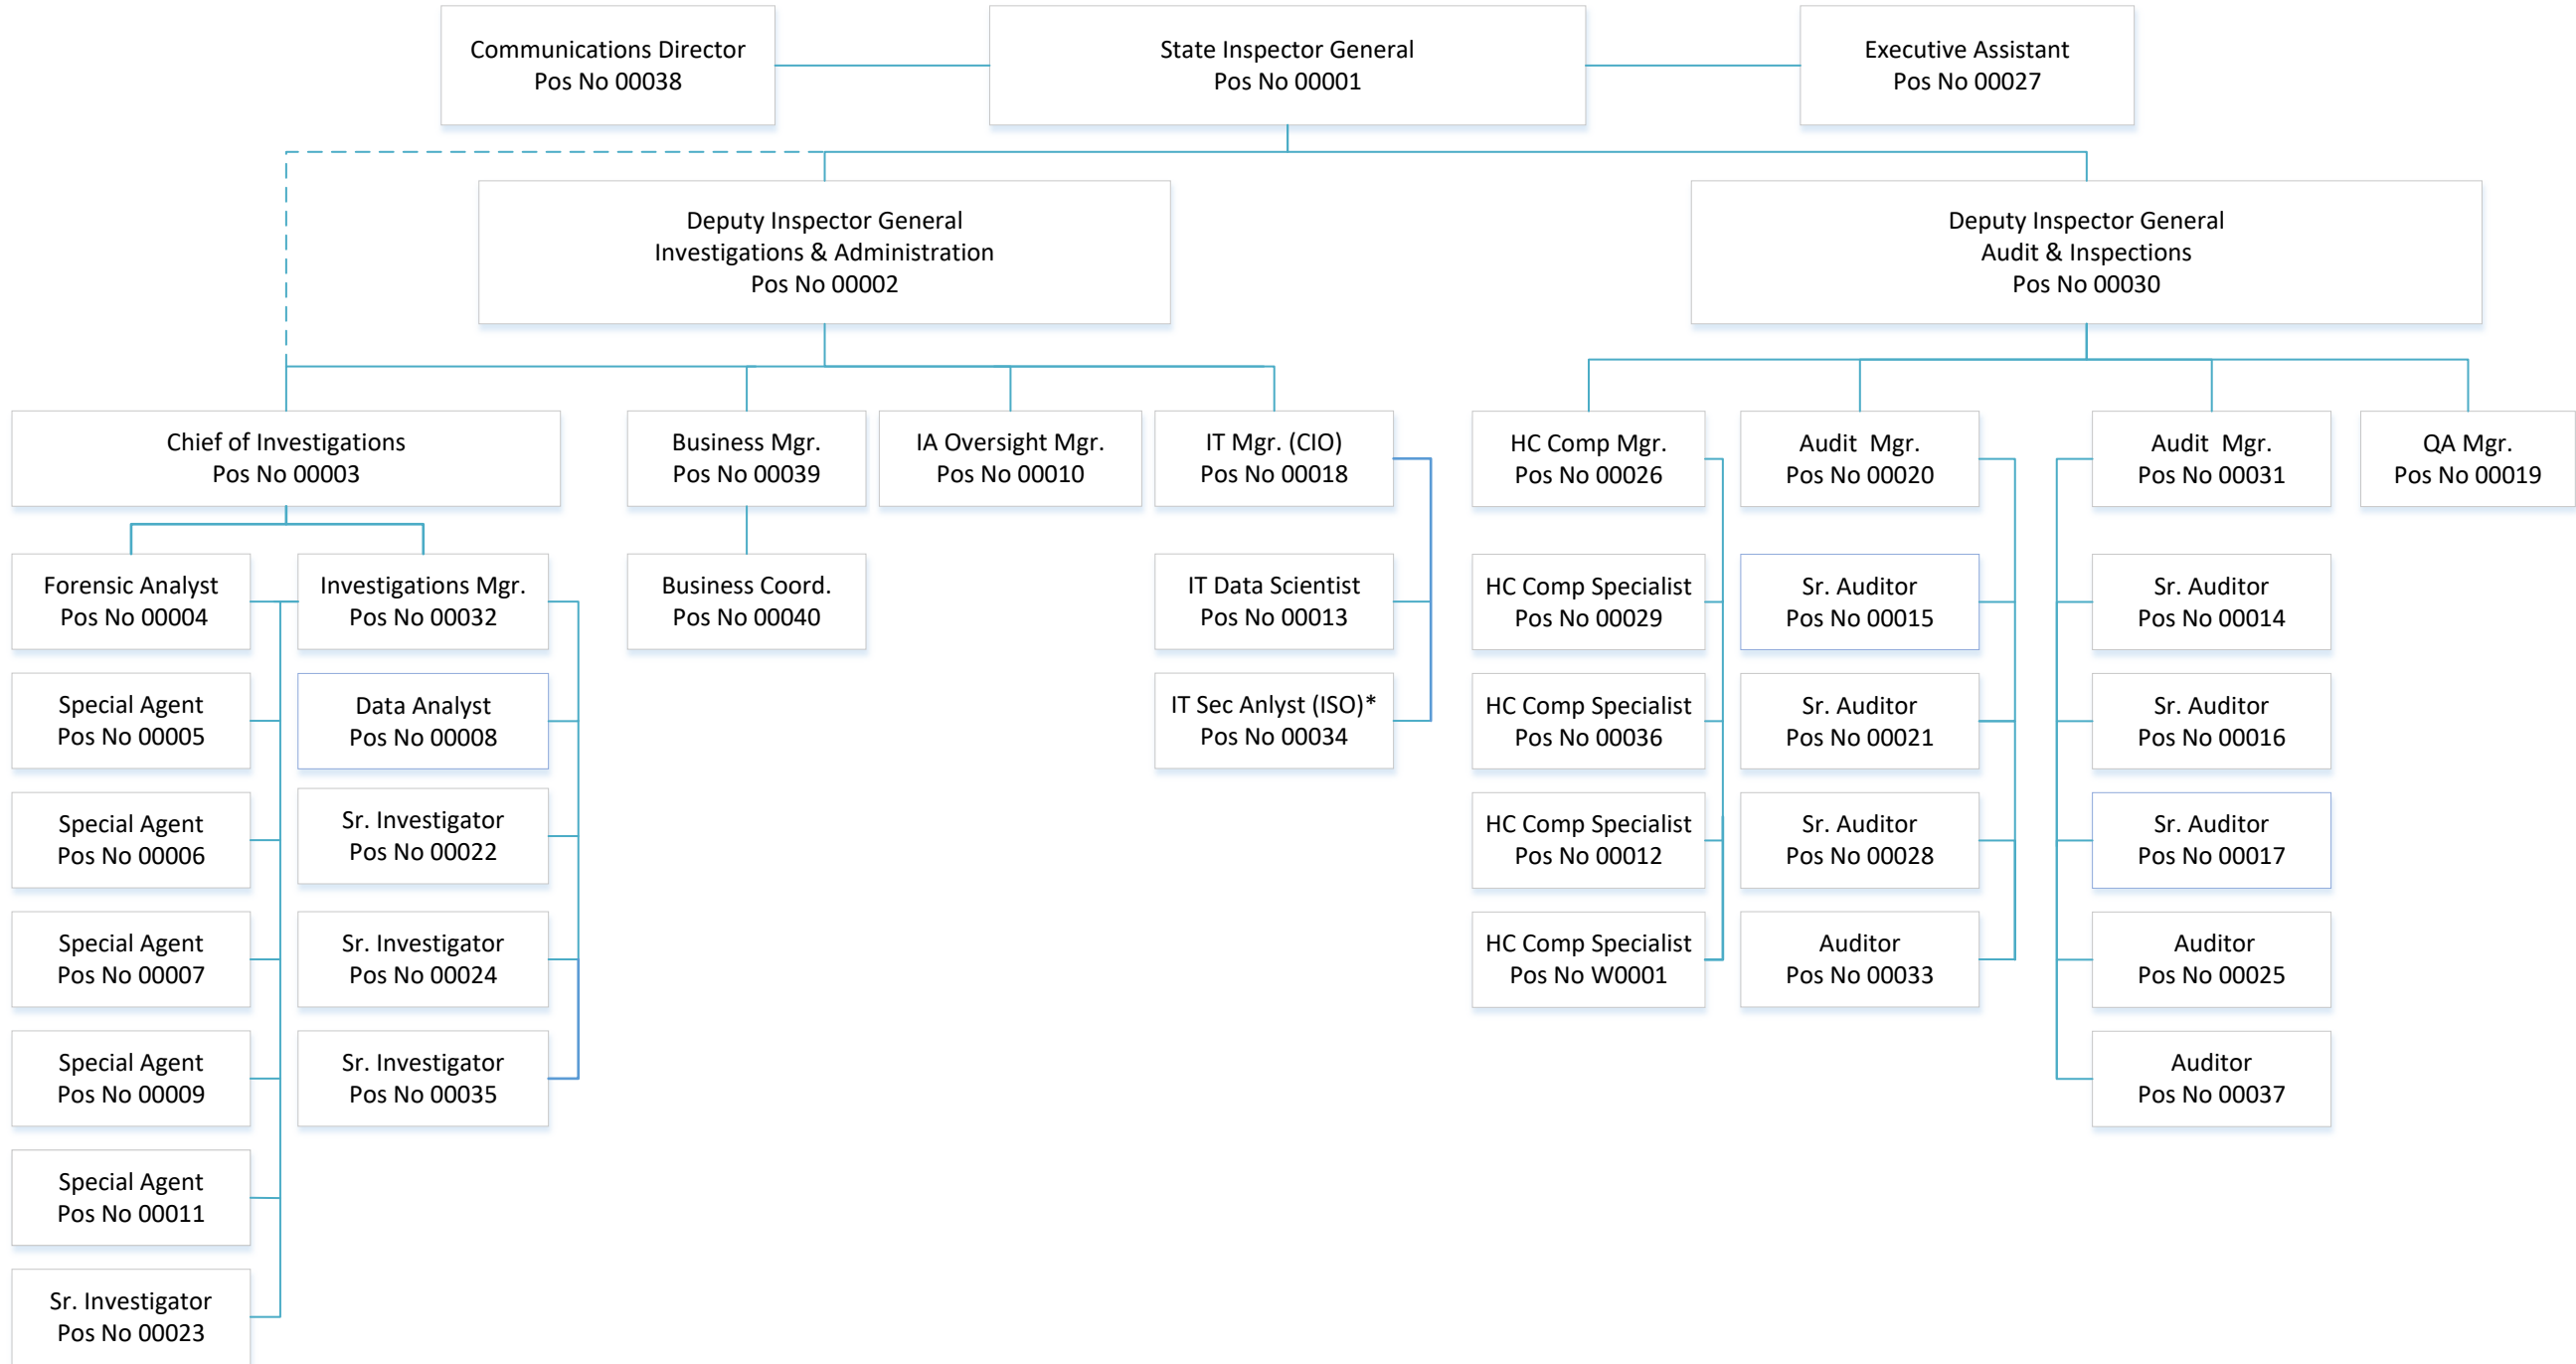

OFFICE OF THE STATE INSPECTOR GENERAL

* ISO functions of this position report directly to the agency head